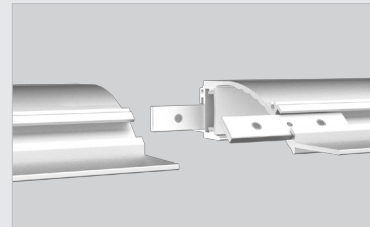

CeZ[189EDP' . /, M

Silver Black White **CE** (IP20)

Material:	AL6063-T5
Surface:	Anodized/ Painting
PC cover:	Diffuser /Transparent /Opal/Black
Power:	8W/m
Input voltage:	24VDC
Lamp beads:	120LEDs/m (2835)
Lighting source width:	8 mm
Available lengths:	0.5-3m
Application:	Commercial lighting / Indoor lighting

SIZE

LIGHTING SOURCE

COVER

Trans/Opal/Diffuser
BP/BP/DIFUSZ1896

Black
BP

END CAP

Hole W/O hole
TAPZ1896B / TAPZS1896B

INSTALLATION

CONNECTION DIAGRAM

CONNECTOR
ESC-Z1896-180

APPLICATION