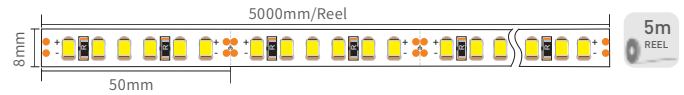

CeZ[189EDP' . /, M

Silver Black White **CE** (IP20)

Material:	AL6063-T5
Surface:	Anodized/ Painting
PC cover:	Diffuser /Transparent /Opal/Black
Power:	8W/m
Input voltage:	24VDC
Lamp beads:	120LEDs/m (2835)
Lighting source width:	8 mm
Available lengths:	0.5-3m
Application:	Commercial lighting / Indoor lighting

SIZE

LIGHTING SOURCE

COVER

Trans/Opal/Diffuser
BP/BP/DIFUSZ1896

Black
BP

END CAP

Hole W/O hole
TAPZ1896B / TAPZS1896B

INSTALLATION