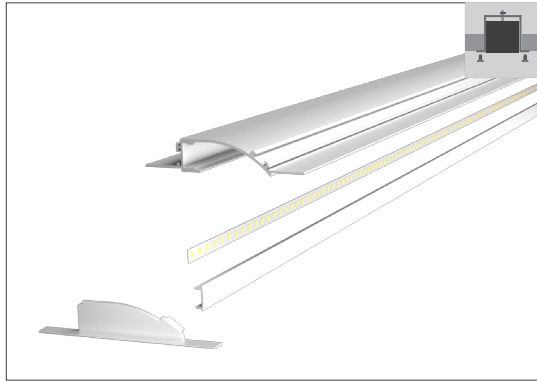

CeZ[189EDP' . /, M

Silver Black White **CE** (IP20)

Material:	AL6063-T5
Surface:	Anodized/ Painting
PC cover:	Diffuser /Transparent /Opal/Black
Power:	8W/m
Input voltage:	24VDC
Lamp beads:	120LEDs/m (2835)
Lighting source width:	8 mm
Available lengths:	0.5-3m
Application:	Commercial lighting / Indoor lighting

SIZE

LIGHTING SOURCE

COVER

Trans/Opal/Diffuser
BP/BP/DIFUSZ1896

Black
BP

END CAP

Hole W/O hole
TAPZ1896B / TAPZS1896B

INSTALLATION