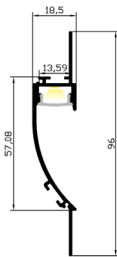

CeZ[189EDP' . /, M

Silver Black White **CE** (IP20)

Material:	AL6063-T5
Surface:	Anodized/ Painting
PC cover:	Diffuser /Transparent /Opal/Black
Power:	8W/m
Input voltage:	24VDC
Lamp beads:	120LEDs/m (2835)
Lighting source width:	8 mm
Available lengths:	0.5-3m
Application:	Commercial lighting / Indoor lighting

SIZE

LIGHTING SOURCE

COVER

Trans/Opal/Diffuser
BP/BP/DIFUSZ1896

Black
BP

END CAP

Hole W/O hole
TAPZ1896B / TAPZS1896B

INSTALLATION