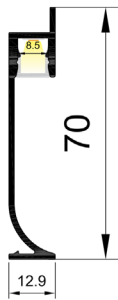

Material:	AL6063-T5
Surface:	Anodized/ Painting
PC cover:	Diffuser /Transparent /Opal/Black
Power:	7.2W/m
Input voltage:	24VDC
Lamp beads:	120LEDs/m (2835)
Lighting source width:	6 mm
Available lengths:	0.5-3m
Application:	Commercial lighting / Indoor lighting

### SIZE