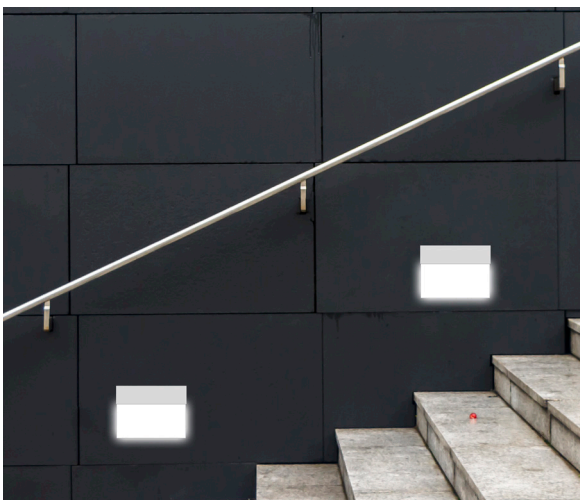

Material:	AL6063-T5
Surface:	Anodized/ Painting
PC cover:	Diffuser /Transparent /Opal/Black
Power:	7.2W/m
Input voltage:	24VDC
Lamp beads:	120LEDs/m (2835)
Lighting source width:	6 mm
Available lengths:	0.5-3m
Application:	Commercial lighting / Indoor lighting

### SIZE

### APPLICATION

COVER	Trans/Opal/Diffuser	BP / BP / DIFUSZ7013	
COVER	Black	BP	
END CAP	Hole	W/O hole	TAPZ7013S/TAPSZ7013S