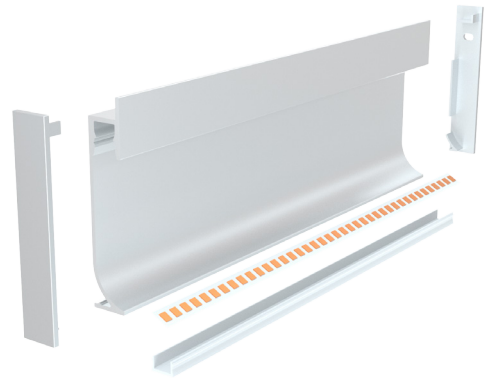

Material:	AL6063-T5
Surface:	Anodized/ Painting
PC cover:	Diffuser /Transparent /Opal/Black
Power:	7.2W/m
Input voltage:	24VDC
Lamp beads:	120LEDs/m (2835)
Lighting source width:	6 mm
Available lengths:	0.5-3m
Application:	Commercial lighting / Indoor lighting

### SIZE

### APPLICATION

COVER	Trans/Opal/Diffuser	BP / BP / DIFUSZ7013	
COVER	Black	BP	
END CAP	Hole	W/O hole	TAPZ7013S/TAPSZ7013S