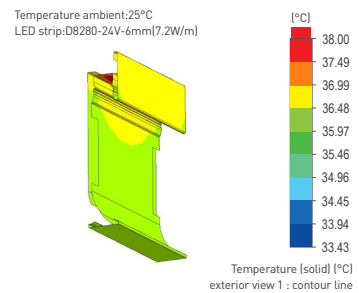

Material:	AL6063-T5
Surface:	Anodized/ Painting
PC cover:	Diffuser /Transparent /Opal/Black
Power:	7.2W/m
Input voltage:	24VDC
Lamp beads:	120LEDs/m (2835)
Lighting source width:	6 mm
Available lengths:	0.5-3m
Application:	Commercial lighting / Indoor lighting

### SIZE