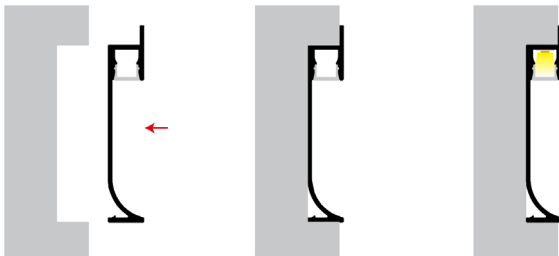

INSTALLATION