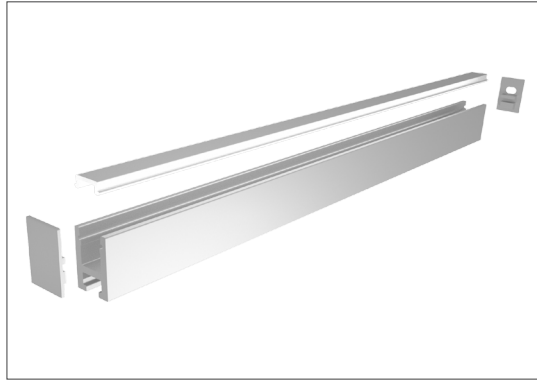

Model: LFRAME0610S

Silver
 Black
 White
 CE
IP20

SIZE

INSTALLATION

Material:	AL6063-T5
Surface:	Anodized/ Painting
PC cover:	Diffuser /Transparent /Opal/Black
Power:	7.2W/m
Input voltage:	24VDC
Lamp beads:	198LEDs/m (3014)
Lighting source width:	4 mm
Available lengths:	0.5-3m
Application:	Commercial lighting / Indoor lighting

LIGHTING SOURCE

COVER

Trans/Opal/Diffuser
BP / BP / LFRAME0610S2

Black
BP

BP= BAJO PEDIDO

END CAP

Hole W/O hole
TAPAC-0610S / TAPAA-0610S

CLIP

CLIP-0610S

APPLICATION