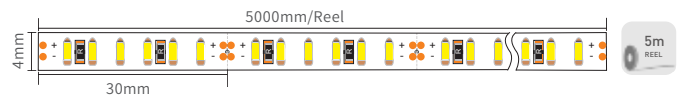

Model: LFRAME0610S

Silver
 Black
 White
 CE
IP20

SIZE

INSTALLATION

Material:	AL6063-T5
Surface:	Anodized/ Painting
PC cover:	Diffuser /Transparent /Opal/Black
Power:	7.2W/m
Input voltage:	24VDC
Lamp beads:	198LEDs/m (3014)
Lighting source width:	4 mm
Available lengths:	0.5-3m
Application:	Commercial lighting / Indoor lighting

LIGHTING SOURCE

COVER

Trans/Opal/Diffuser
BP / BP / LFRAME0610S2

Black
BP

BP= BAJO PEDIDO

END CAP

Hole W/O hole
TAPAC-0610S / TAPAA-0610S

CLIP