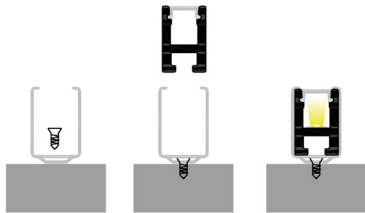

Model: LFRAME0610S

Silver
 Black
 White
 CE
IP20

SIZE

INSTALLATION

Material:	AL6063-T5
Surface:	Anodized/ Painting
PC cover:	Diffuser /Transparent /Opal/Black
Power:	7.2W/m
Input voltage:	24VDC
Lamp beads:	198LEDs/m (3014)
Lighting source width:	4 mm
Available lengths:	0.5-3m
Application:	Commercial lighting / Indoor lighting

LIGHTING SOURCE

COVER

Trans/Opal/Diffuser
BP / BP / LFRAME0610S2

Black
BP

BP= BAJO PEDIDO

END CAP

Hole W/O hole
TAPAC-0610S / TAPAA-0610S

CLIP