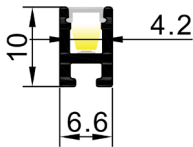

Model: LFRAME0610S

Silver
 Black
 White
 CE
IP20

SIZE

INSTALLATION

Material:	AL6063-T5
Surface:	Anodized/ Painting
PC cover:	Diffuser /Transparent /Opal/Black
Power:	7.2W/m
Input voltage:	24VDC
Lamp beads:	198LEDs/m (3014)
Lighting source width:	4 mm
Available lengths:	0.5-3m
Application:	Commercial lighting / Indoor lighting

LIGHTING SOURCE

COVER

Trans/Opal/Diffuser
BP / BP / LFRAME0610S2

Black
BP

BP= BAJO PEDIDO

END CAP

Hole W/O hole
TAPAC-0610S / TAPAA-0610S

CLIP