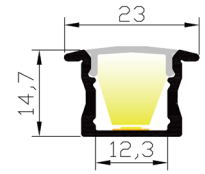

LFRAME15EK

Silver
 Black
 White

Material: AL6063-T5
Surface: Anodized/ Painting
PC cover: Diffuser/Transparent/Opal
Lighting source width: 12 mm
Available lengths: 0.5-3m
Application: Commercial lighting / Indoor lighting
 Decorative design

COVER

Trans :BP
 Opal:BP
 Diffuser : LFRAME15E2

END CAP

Hole: TAPAA-15E
 W/O hole: TAPAC-15E

CLIP

CLIP -15E

BP = BAJO PEDIDO