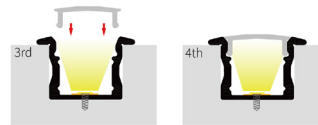

LFRAME15EK

Silver
 Black
 White

Material: AL6063-T5
Surface: Anodized/ Painting
PC cover: Diffuser/Transparent/Opal
Lighting source width: 12 mm
Available lengths: 0.5-3m
Application: Commercial lighting / Indoor lighting
 Decorative design

COVER

Trans :BP
 Opal:BP
 Diffuser : LFRAME15E2

END CAP

Hole: TAPAA-15E
 W/O hole: TAPAC-15E

CLIP

CLIP -15E

BP = BAJO PEDIDO