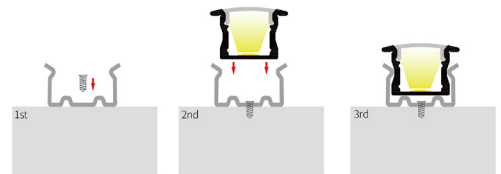

LFRAME15EK

Silver
 Black
 White

Material: AL6063-T5
Surface: Anodized/ Painting
PC cover: Diffuser/Transparent/Opal
Lighting source width: 12 mm
Available lengths: 0.5-3m
Application: Commercial lighting / Indoor lighting
 Decorative design

COVER

Trans :BP
 Opal:BP
 Diffuser : LFRAME15E2

END CAP

Hole: TAPAA-15E
 W/O hole: TAPAC-15E

CLIP

CLIP -15E

BP = BAJO PEDIDO