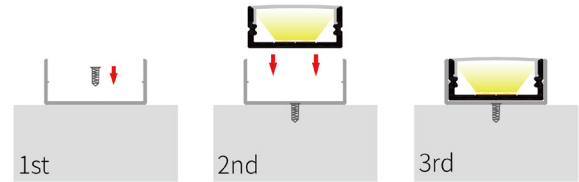

LFRAME23S

Material: AL6063-T5
Surface: Anodized/ Painting
PC cover: Diffuser/Transparent/Opal
Lighting source width: 20 mm
Available lengths: 0.5-3m
Application: Commercial lighting / Indoor lighting
 Decorative design

COVER

Trans :BP
 Opal:BP
 Diffuser : LFRAME23S2

END CAP

Hole: TAPAA-23S
 W/O hole: TAPAC-23S

CONNECTOR

BP

BP

CLIP