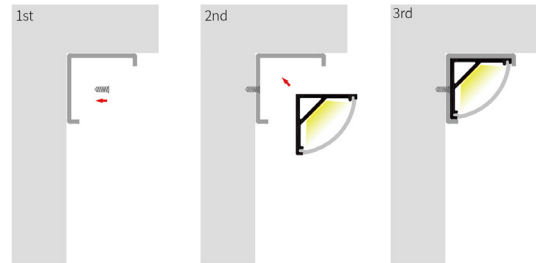

# LFRAME45S

Silver
  Black
  White

**Material:** AL6063-T5  
**Surface:** Anodized/ Painting  
**PC cover:** Diffuser/Transparent/Opal  
**Lighting source width:** 10 mm  
**Available lengths:** 0.5-3m  
**Application:** Commercial lighting / Indoor lighting  
 Decorative design

## COVER