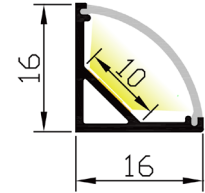

# LFRAME45S

Silver
  Black
  White

**Material:** AL6063-T5  
**Surface:** Anodized/ Painting  
**PC cover:** Diffuser/Transparent/Opal  
**Lighting source width:** 10 mm  
**Available lengths:** 0.5-3m  
**Application:** Commercial lighting / Indoor lighting  
 Decorative design