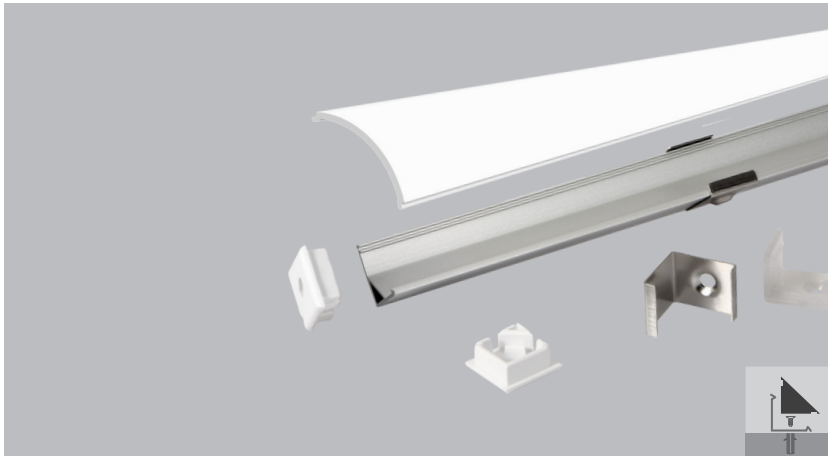

# LFRAME45S

Silver
  Black
  White

**Material:** AL6063-T5  
**Surface:** Anodized/ Painting  
**PC cover:** Diffuser/Transparent/Opal  
**Lighting source width:** 10 mm  
**Available lengths:** 0.5-3m  
**Application:** Commercial lighting / Indoor lighting  
 Decorative design

## COVER