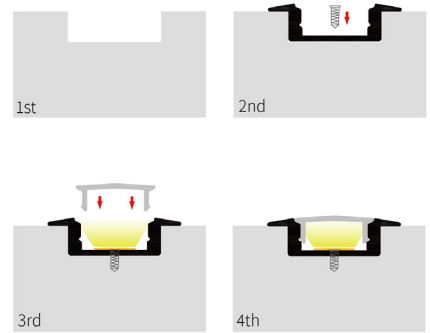

# LFRAME7EK

**Material:** AL6063-T5  
**Surface:** Anodized/ Painting  
**PC cover:** Diffuser/Transparent/Opal  
**Lighting source width:** 12 mm  
**Available lengths:** 0.5-3m  
**Application:** Commercial lighting / Indoor lighting  
 Cabinet lighting / Wardrobe lighting

**COVER**

Trans : BP  
 Opal: BP  
 Diffuser : LFRAME7E2

BP = BAJO PEDIDO

**END CAP**

Hole: TAPAA-7E  
 W/O hole: TAPAC-7E