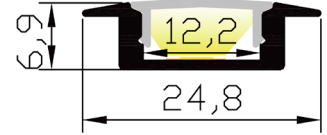

# LFRAME7EK

**Material:** AL6063-T5  
**Surface:** Anodized/ Painting  
**PC cover:** Diffuser/Transparent/Opal  
**Lighting source width:** 12 mm  
**Available lengths:** 0.5-3m  
**Application:** Commercial lighting / Indoor lighting  
 Cabinet lighting / Wardrobe lighting

**COVER**

Trans : BP  
 Opal: BP  
 Diffuser : LFRAME7E2

BP = BAJO PEDIDO

**END CAP**

Hole: TAPAA-7E  
 W/O hole: TAPAC-7E