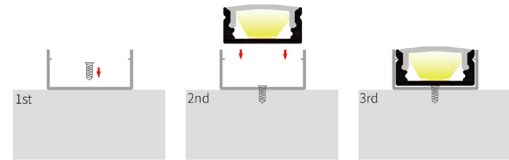

LFRAME7SK

Material: AL6063-T5
Surface: Anodized/ Painting
PC cover: Diffuser/Transparent/Opal
Lighting source width: 12 mm
Available lengths: 0.5-3m
Application: Commercial lighting / Indoor lighting
 Decorative design

COVER

END CAP

CLIP

CONNECTOR