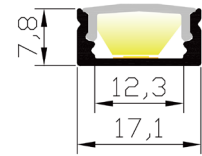

LFRAME7SK

Material: AL6063-T5
Surface: Anodized/ Painting
PC cover: Diffuser/Transparent/Opal
Lighting source width: 12 mm
Available lengths: 0.5-3m
Application: Commercial lighting / Indoor lighting
 Decorative design

COVER

END CAP

CLIP

CONNECTOR