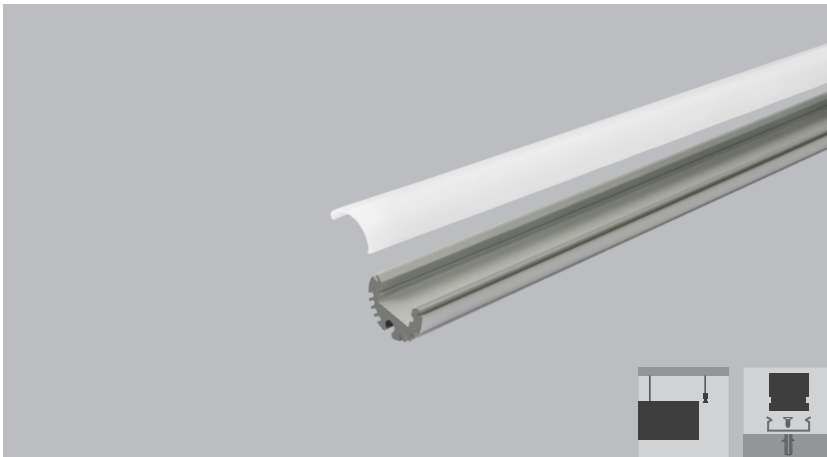

LFRAMETB

Material: AL6063-T5
Surface: Anodized/ Painting
PC cover: Diffuser/Transparent/Opal
Lighting source width: 12 mm
Available lengths: 0.5-3m
Application: Commercial lighting / Indoor lighting
 Decorative design

COVER

Trans: BP
 Opal: LFRAMETB2
 Diffuser : LFRAMETB

END CAP

Hole: TAPAA-TB
 W/O hole: TAPAC-TB

CLIP

CLIP-TB

OTHERS

BP

BP

BP

LFRAMETBK = KIT PERFIL DE ALUMINIO LFRAMETB

BP = BAJO PEDIDO