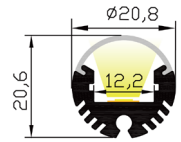

LFRAMETB

Material: AL6063-T5
Surface: Anodized/ Painting
PC cover: Diffuser/Transparent/Opal
Lighting source width: 12 mm
Available lengths: 0.5-3m
Application: Commercial lighting / Indoor lighting
 Decorative design

COVER

Trans: BP
 Opal: LFRAMETB2
 Diffuser : LFRAMETB

END CAP

Hole: TAPAA-TB
 W/O hole: TAPAC-TB

CLIP

CLIP-TB

OTHERS

BP