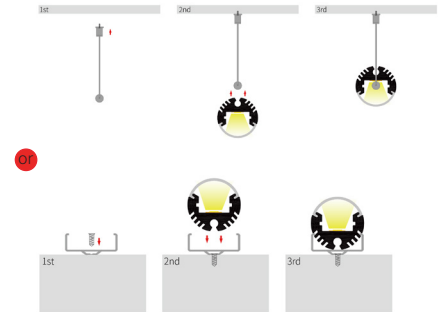

LFRAMETB

Material: AL6063-T5
Surface: Anodized/ Painting
PC cover: Diffuser/Transparent/Opal
Lighting source width: 12 mm
Available lengths: 0.5-3m
Application: Commercial lighting / Indoor lighting
 Decorative design

COVER

Trans: BP
 Opal: LFRAMETB2
 Diffuser : LFRAMETB

END CAP

Hole: TAPAA-TB
 W/O hole: TAPAC-TB

CLIP

CLIP-TB

OTHERS

BP

BP

BP

LFRAMETBK = KIT PERFIL DE ALUMINIO LFRAMETB

BP = BAJO PEDIDO